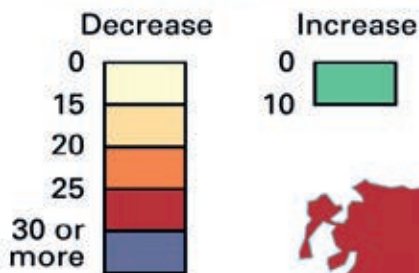

Resource M

Population Fall in Ireland during the Great Famine

GREAT POTATO FAMINE IN IRELAND, 1841–51

Percent population
change by county

Reprinted with permission from Encyclopædia Britannica, © 2012 by Encyclopædia Britannica Inc.