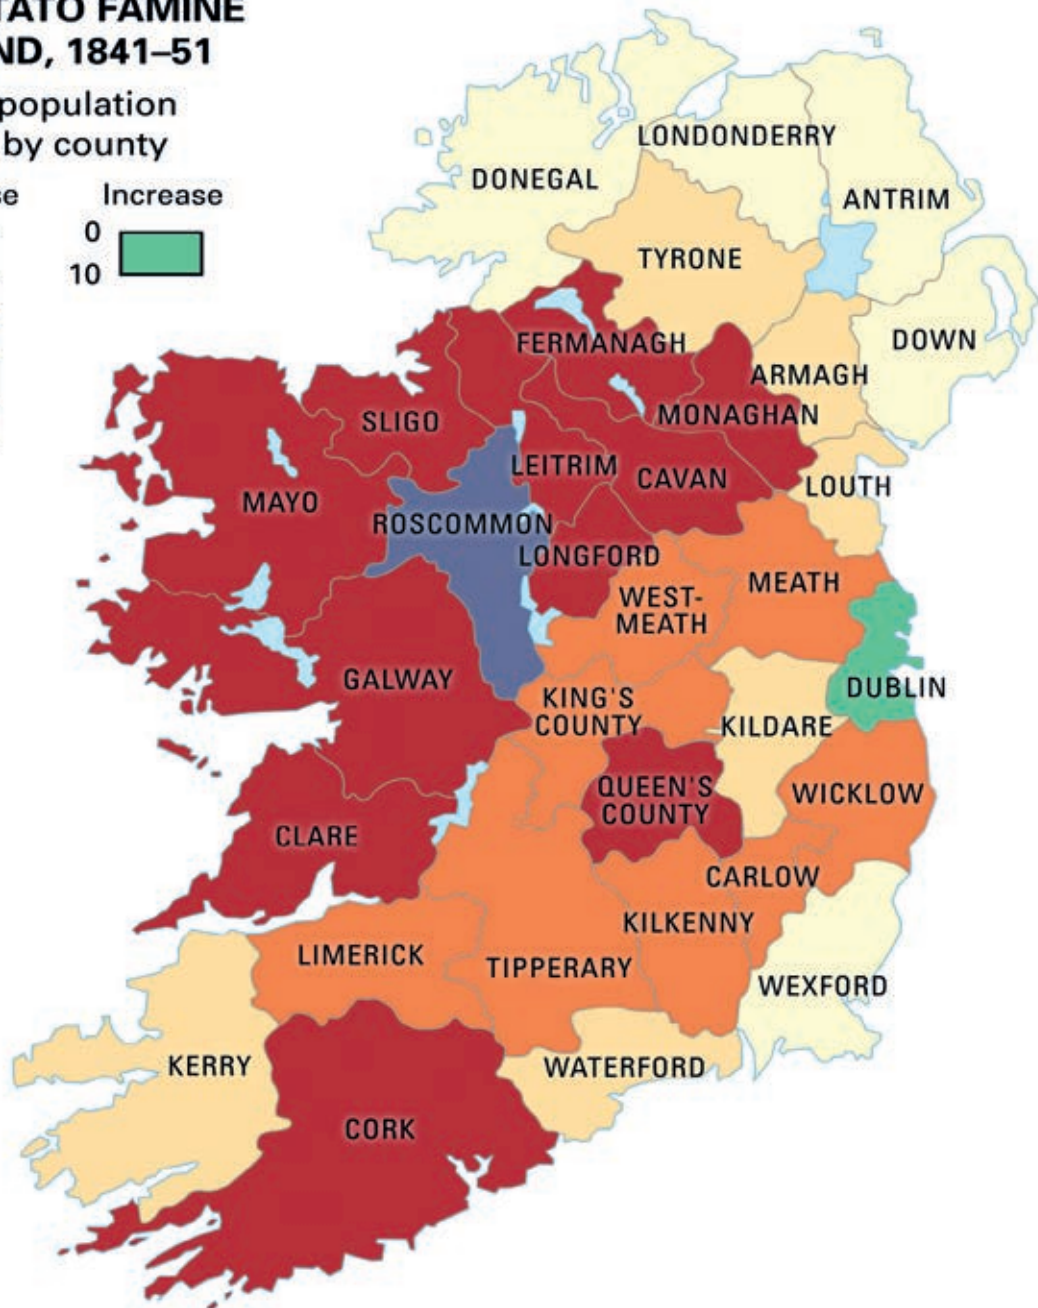

Resource M

Population Fall in Ireland during the Great Famine

GREAT POTATO FAMINE IN IRELAND, 1841–51

Percent population
change by county

Reprinted with permission from Encyclopædia Britannica, © 2012 by Encyclopædia Britannica Inc.