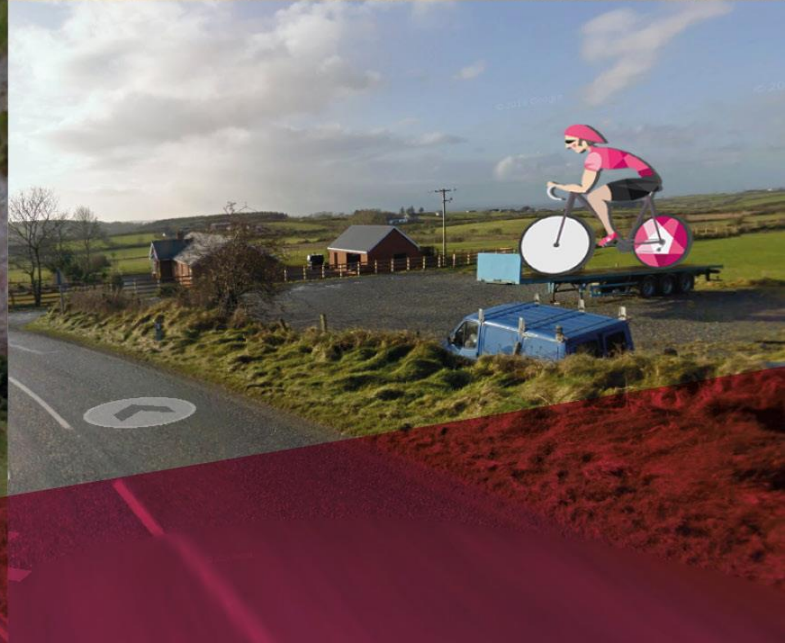

Have fun with Freddie

Freddie Forte

s Embankment

Lyric
Theatre

Have Fun with Freddie

- Created a unique character that is being used to dress the Giro route.
- He is Freddie Forte – his great grandparents came to Belfast from Italy in the 1930's, settling in the area that become known as Little Italy
- Why not create an art piece using Freddie as your creative i.e.
- Living art piece / bales of hay/children dressed in pink as an outline or what about a 'Lego' Freddie!
- Decorate your business / organisation and go online with with Freddie
- NITB will be using him to dress the Giro route