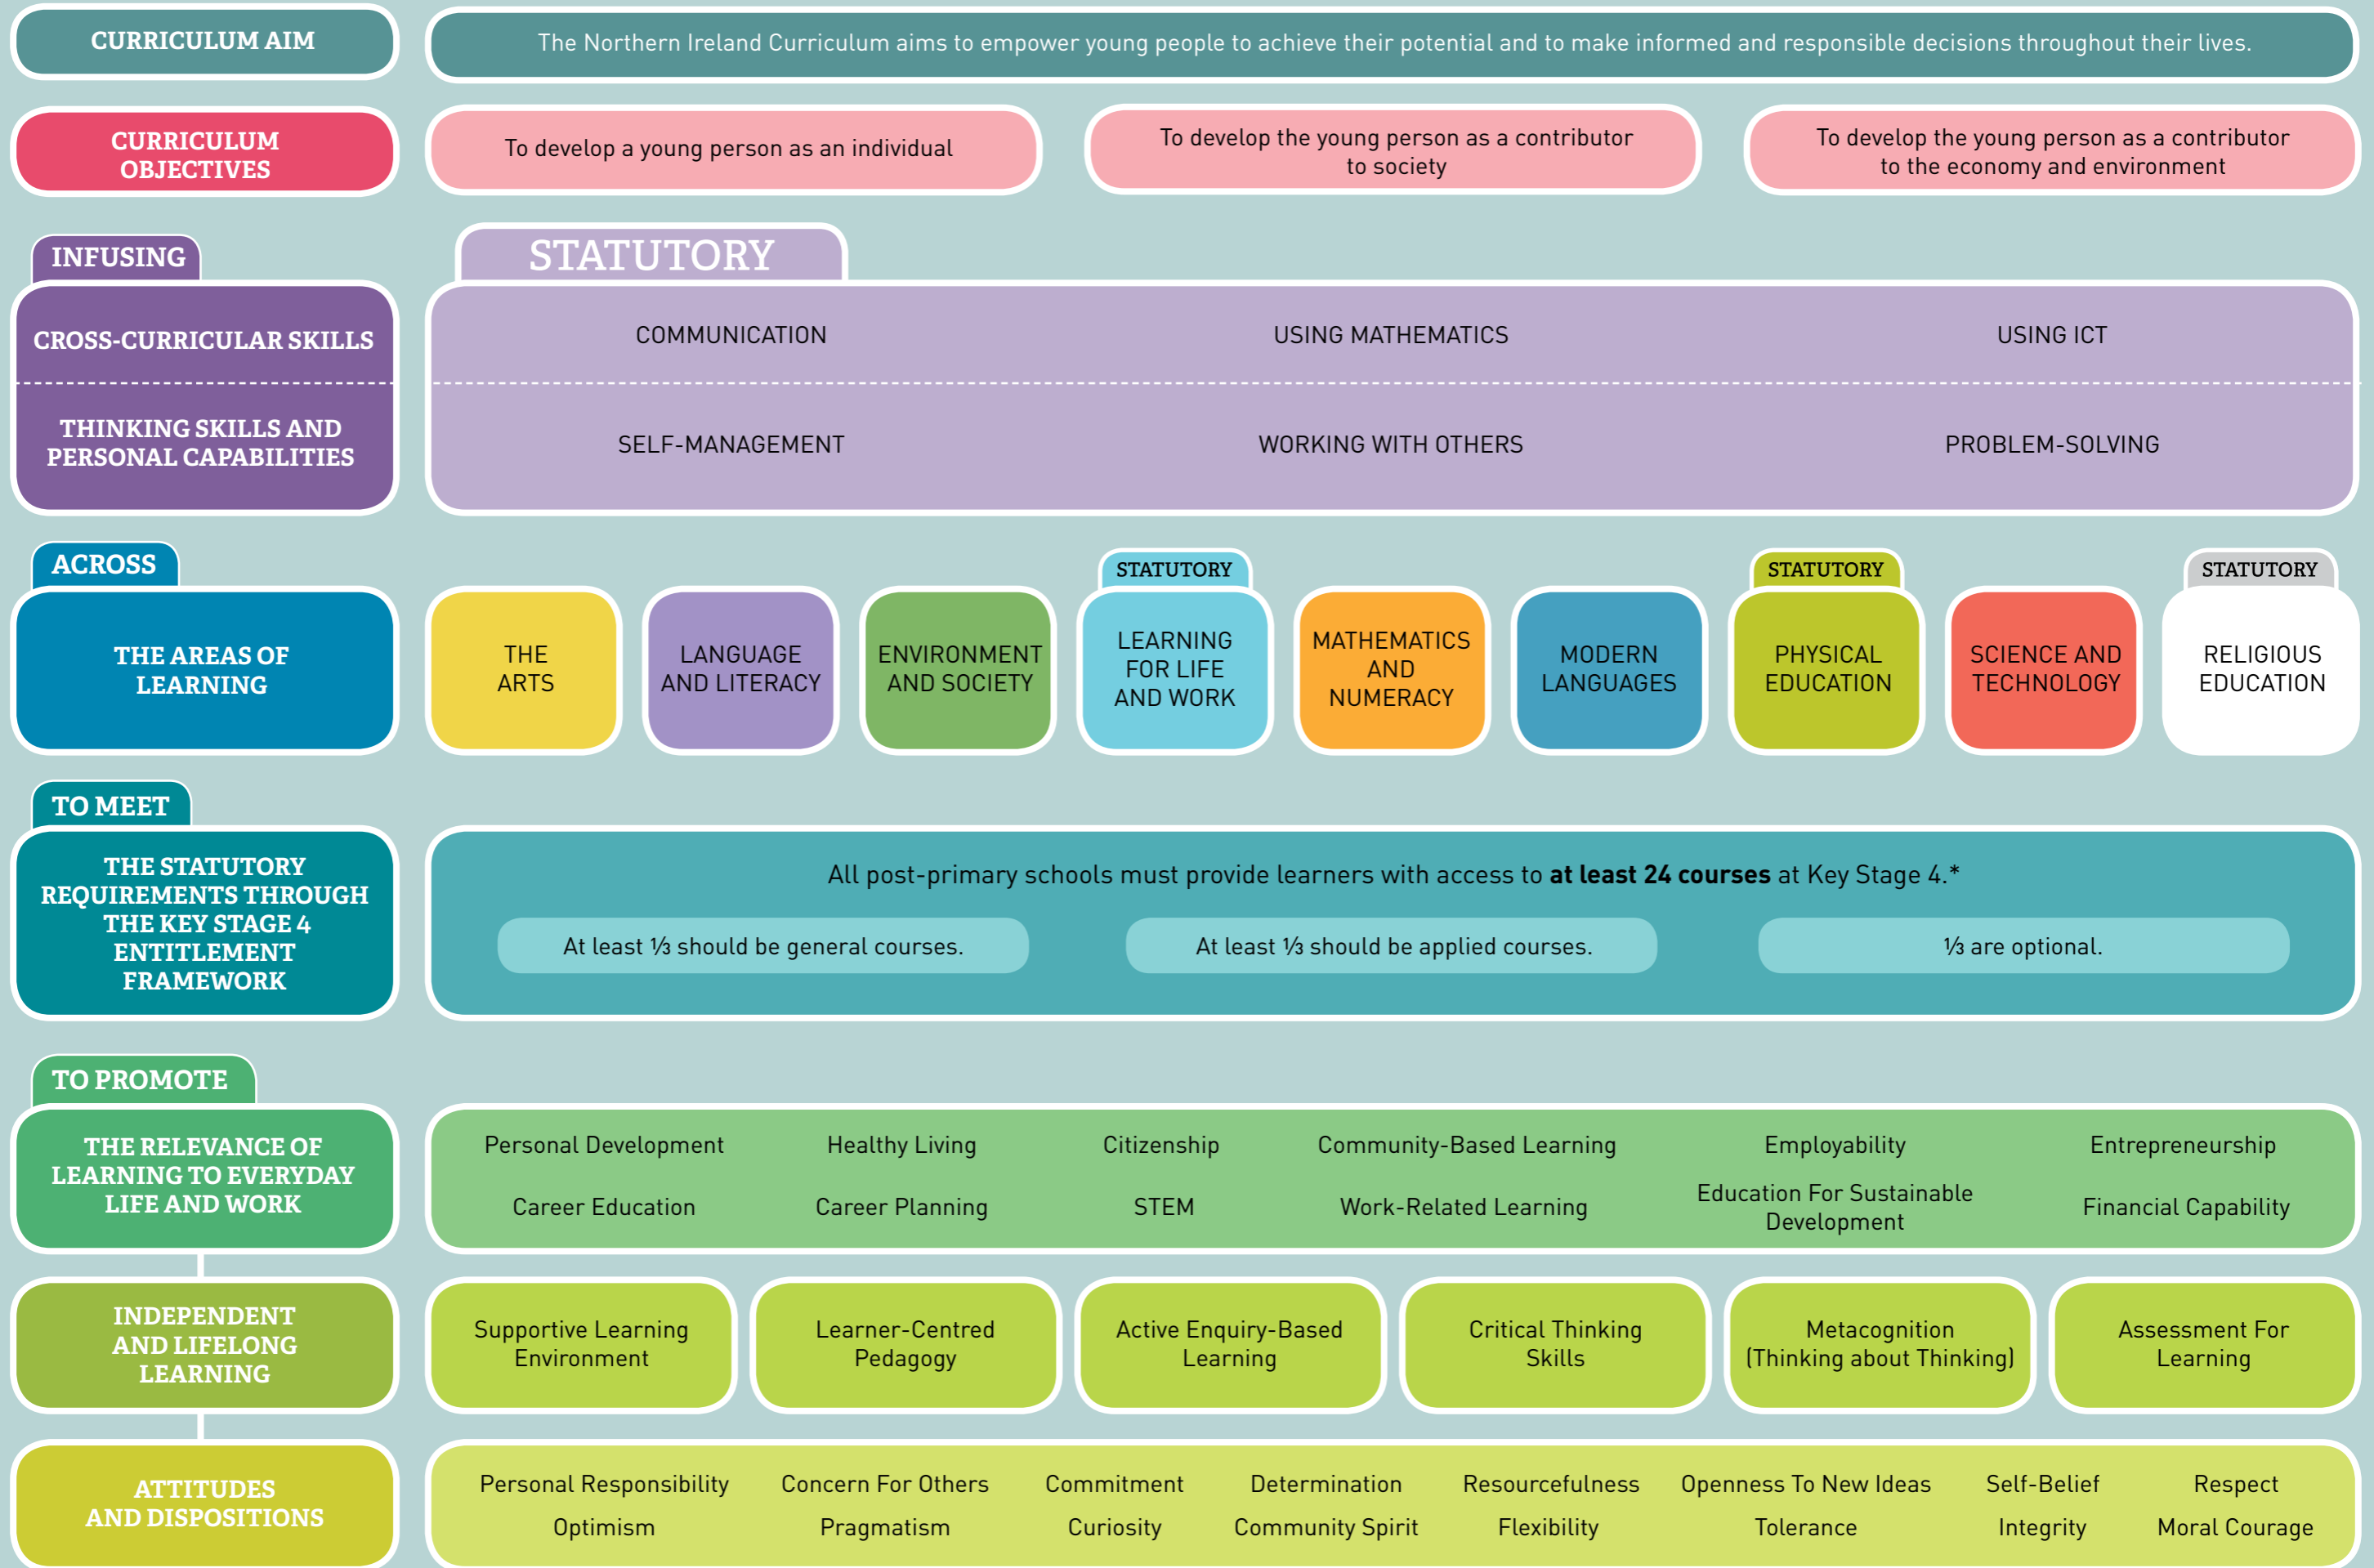

The Big Picture of the Curriculum at Key Stage 4

* See the DENI website at www.deni.gov.uk for a list of approved courses at Key Stage 4. The full requirements for the Key Stage 4 Entitlement Framework will be phased in. From 2013 schools will be required to provide access to at least 18 courses – a third of these must be general and a third applied. This will increase to 21 courses by September 2014 and the full 24 by September 2015 (DENI, Circular no. 2012/09).