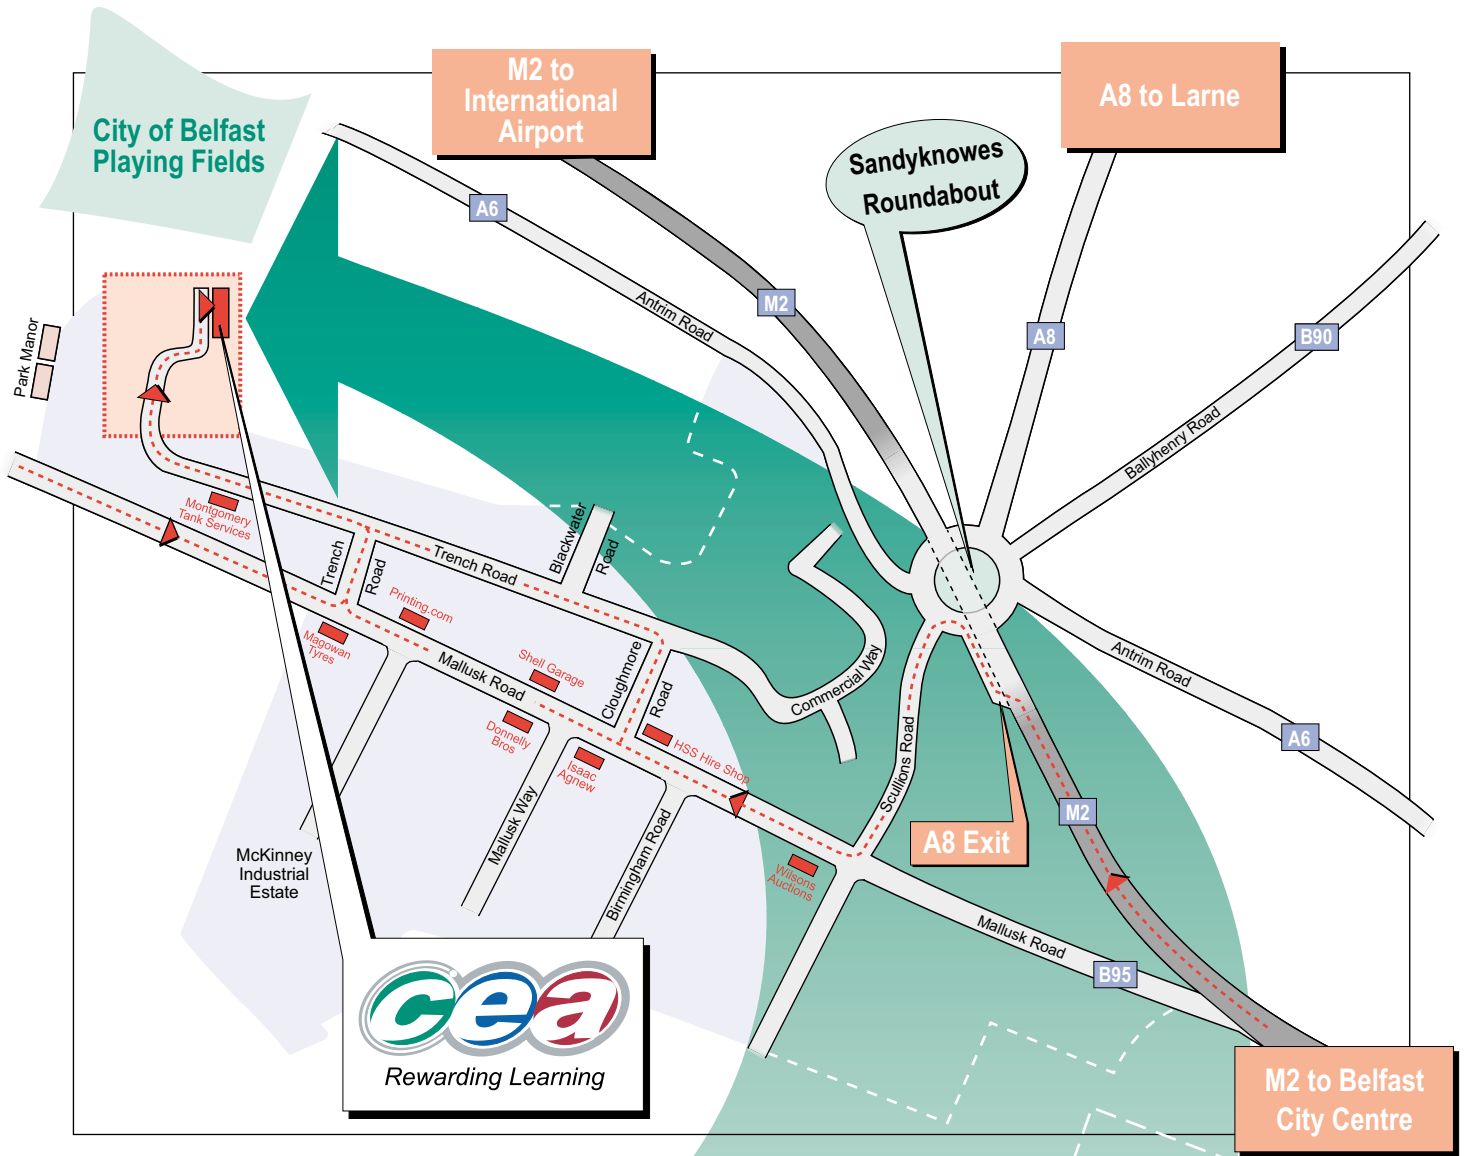

How to find CCEA

(Grange Park Industrial Estate – Mallusk)

KEY

- Mallusk Industrial Estate Boundary
- Recommended Route

CCEA, Unit 9/10, Grange Park Industrial Estate, Trench Road, Mallusk, BT36 4LA.